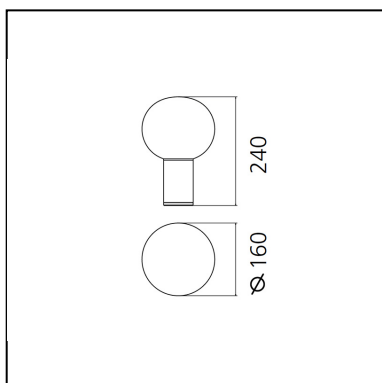

Laguna 16 Table - Satin Bronze

Matteo Thun & Partners

IP20  

LUMINAIRE

- Watt: **6W**
- Voltage: **220-240V**
- Delivered lumens output: **369lm**
- CCT: **2700K**
- Efficiency: **79%**
- Efficacy: **61.55lm/W**
- CRI: **80**

DESCRIPTION

A wide collection of glass lighting appliances available in three sizes. Each size is available in the table, floor, ceiling and suspension version. Materials: lamp body in extruded aluminum; diffuser in blown glass. Specification: the milkywhite, blown glass with crystal nuances produces a soft spot light on the table top or wall, plus a highperforming light towards the surrounding environment.

PRODUCT CODE: 1800160A

FEATURES

- Article Code: **1800160A**
- Colour: **Satin Bronze**
- Installation: **Table**
- Material: **Blown glass, aluminium**
- Series: **Design Collection**
- design by: **Matteo Thun & Partners**

DIMENSIONS

- Height: **cm 24**
- Diameter: **cm 16**
- Base Diameter: **cm 6.5**
- Glow Wire Test: **750°C**

SOURCES NOT INCLUDED

- Category: **LED RETROFIT**
- Number: **1**
- Watt: **8W**
- Socket: **E14**